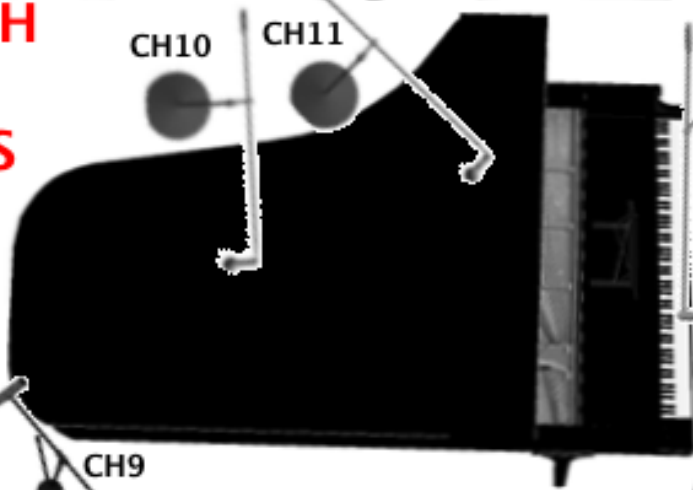

CHERISH THE LADIES

SMALL TABLE
3' X 3'

JOANIE MADDEN
BAND LEADER

MIX 2

CH8

MIX 3

CH10

CH11

CH12

MIX 4

14' WIDE X 10' DEEP
DANCE AREA

NO CABLES TO CROSS THROUGH DANCE AREA

CH1

CH2

CH3

DANCE ENTRANCE
NO WIRES
TO CROSS STAGE